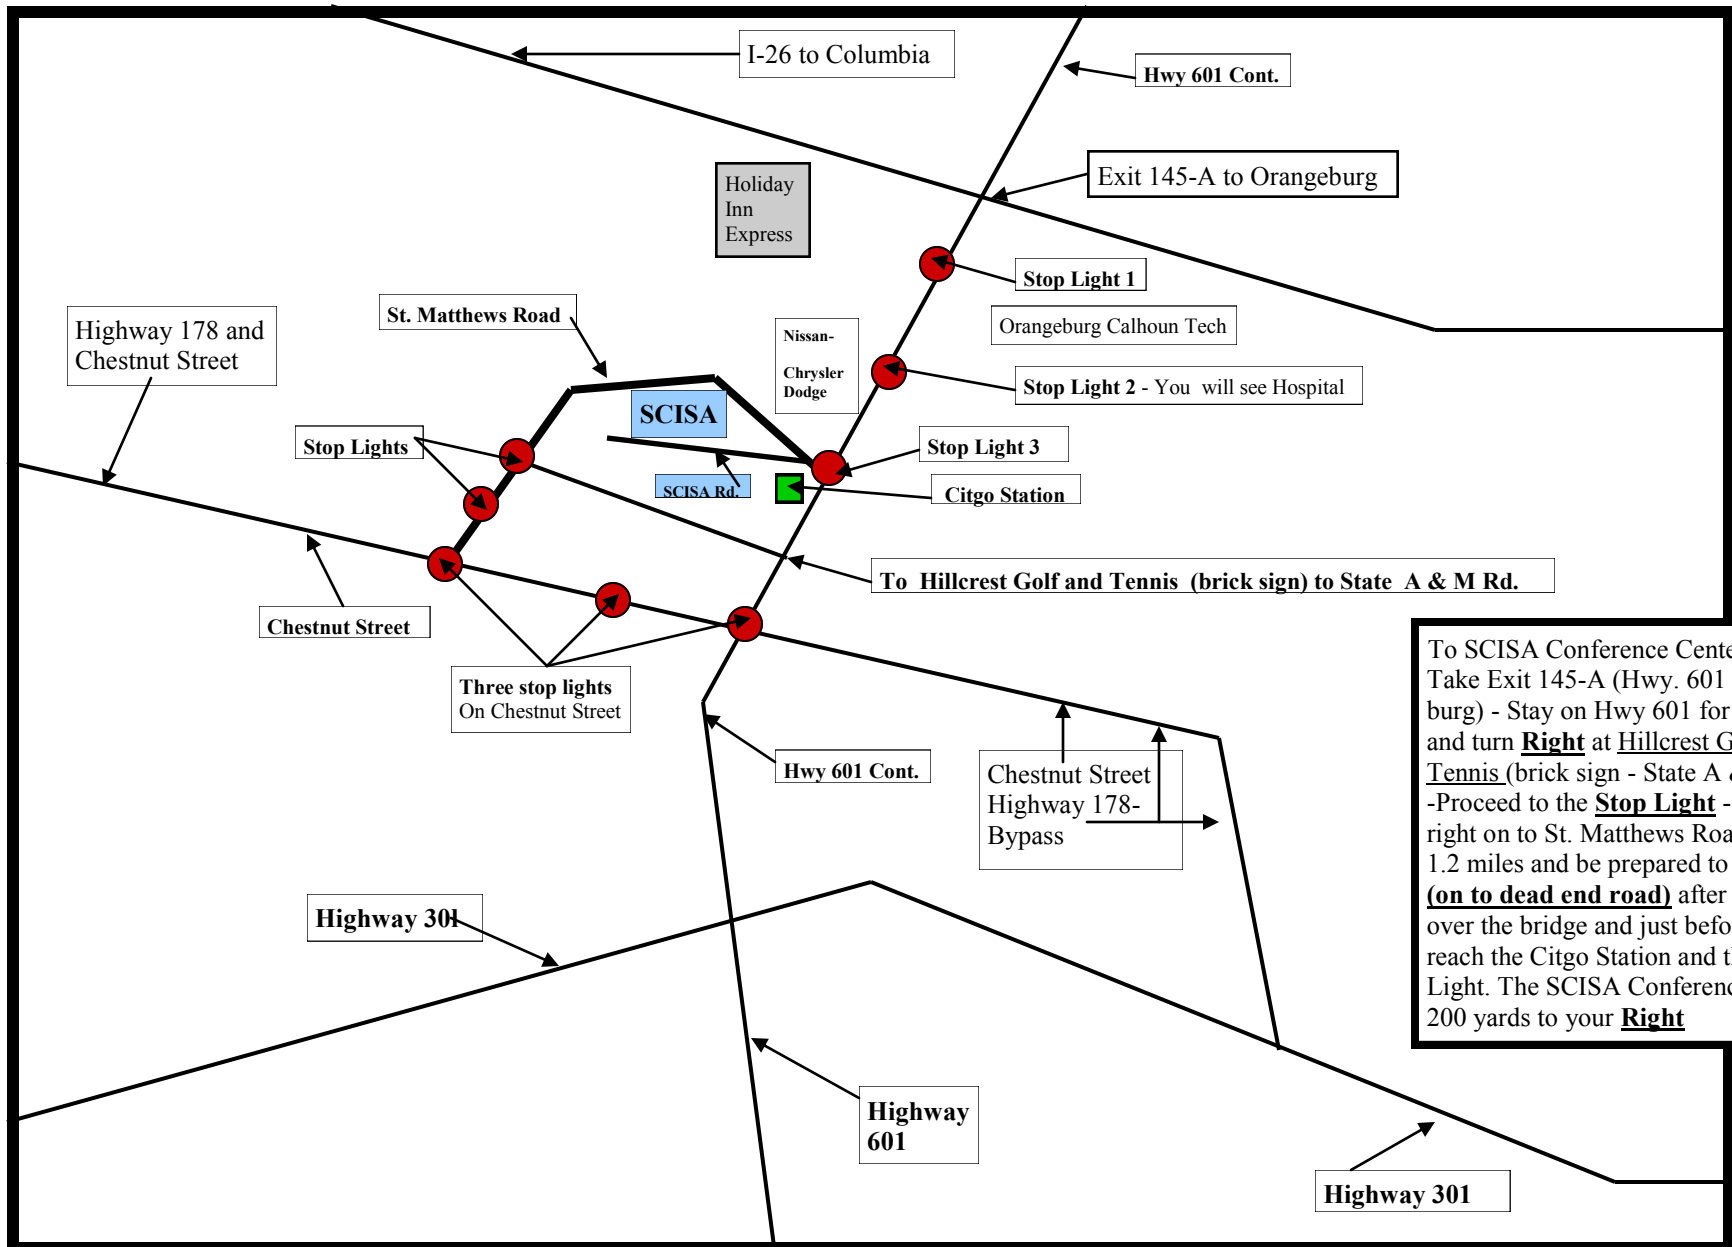

**Map and Written Directions to the SCISA Headquarters and Conference Center**  
**134 SCISA Drive, Orangeburg SC 29118**  
**Phone 803-535-4820**

**From I-26 / Exit 145A**

- Take Exit 145-A towards Orangeburg
- Stay on Hwy 601 for 2.8 miles.
- At 5th traffic light, turn right at the Hillcrest Golf and Tennis sign.
- Proceed to the stop light, then take a right on to St. Matthews Rd.
- Travel 1.2 miles,
- After you cross over the bridge, and just before you reach the United station, turn right onto SCISA Drive.
- The SCISA Conference Center is 200 yards to your right.

Key turning points are in **RED**

● **Stop Lights**

Map and Written Directions to the SCISA Headquarters and Conference Center - Phone 803-535-4820

To SCISA Conference Center From I-26  
 Take Exit 145-A (Hwy. 601 to Orangeburg) - Stay on Hwy 601 for 2.8 miles and turn **Right** at Hillcrest Golf and Tennis (brick sign - State A & M Road)  
 -Proceed to the **Stop Light** - Take a right on to St. Matthews Road - Travel 1.2 miles and be prepared to turn **Right (on to dead end road)** after you cross over the bridge and just before you reach the Citgo Station and the Stop Light. The SCISA Conference Center is 200 yards to your **Right**