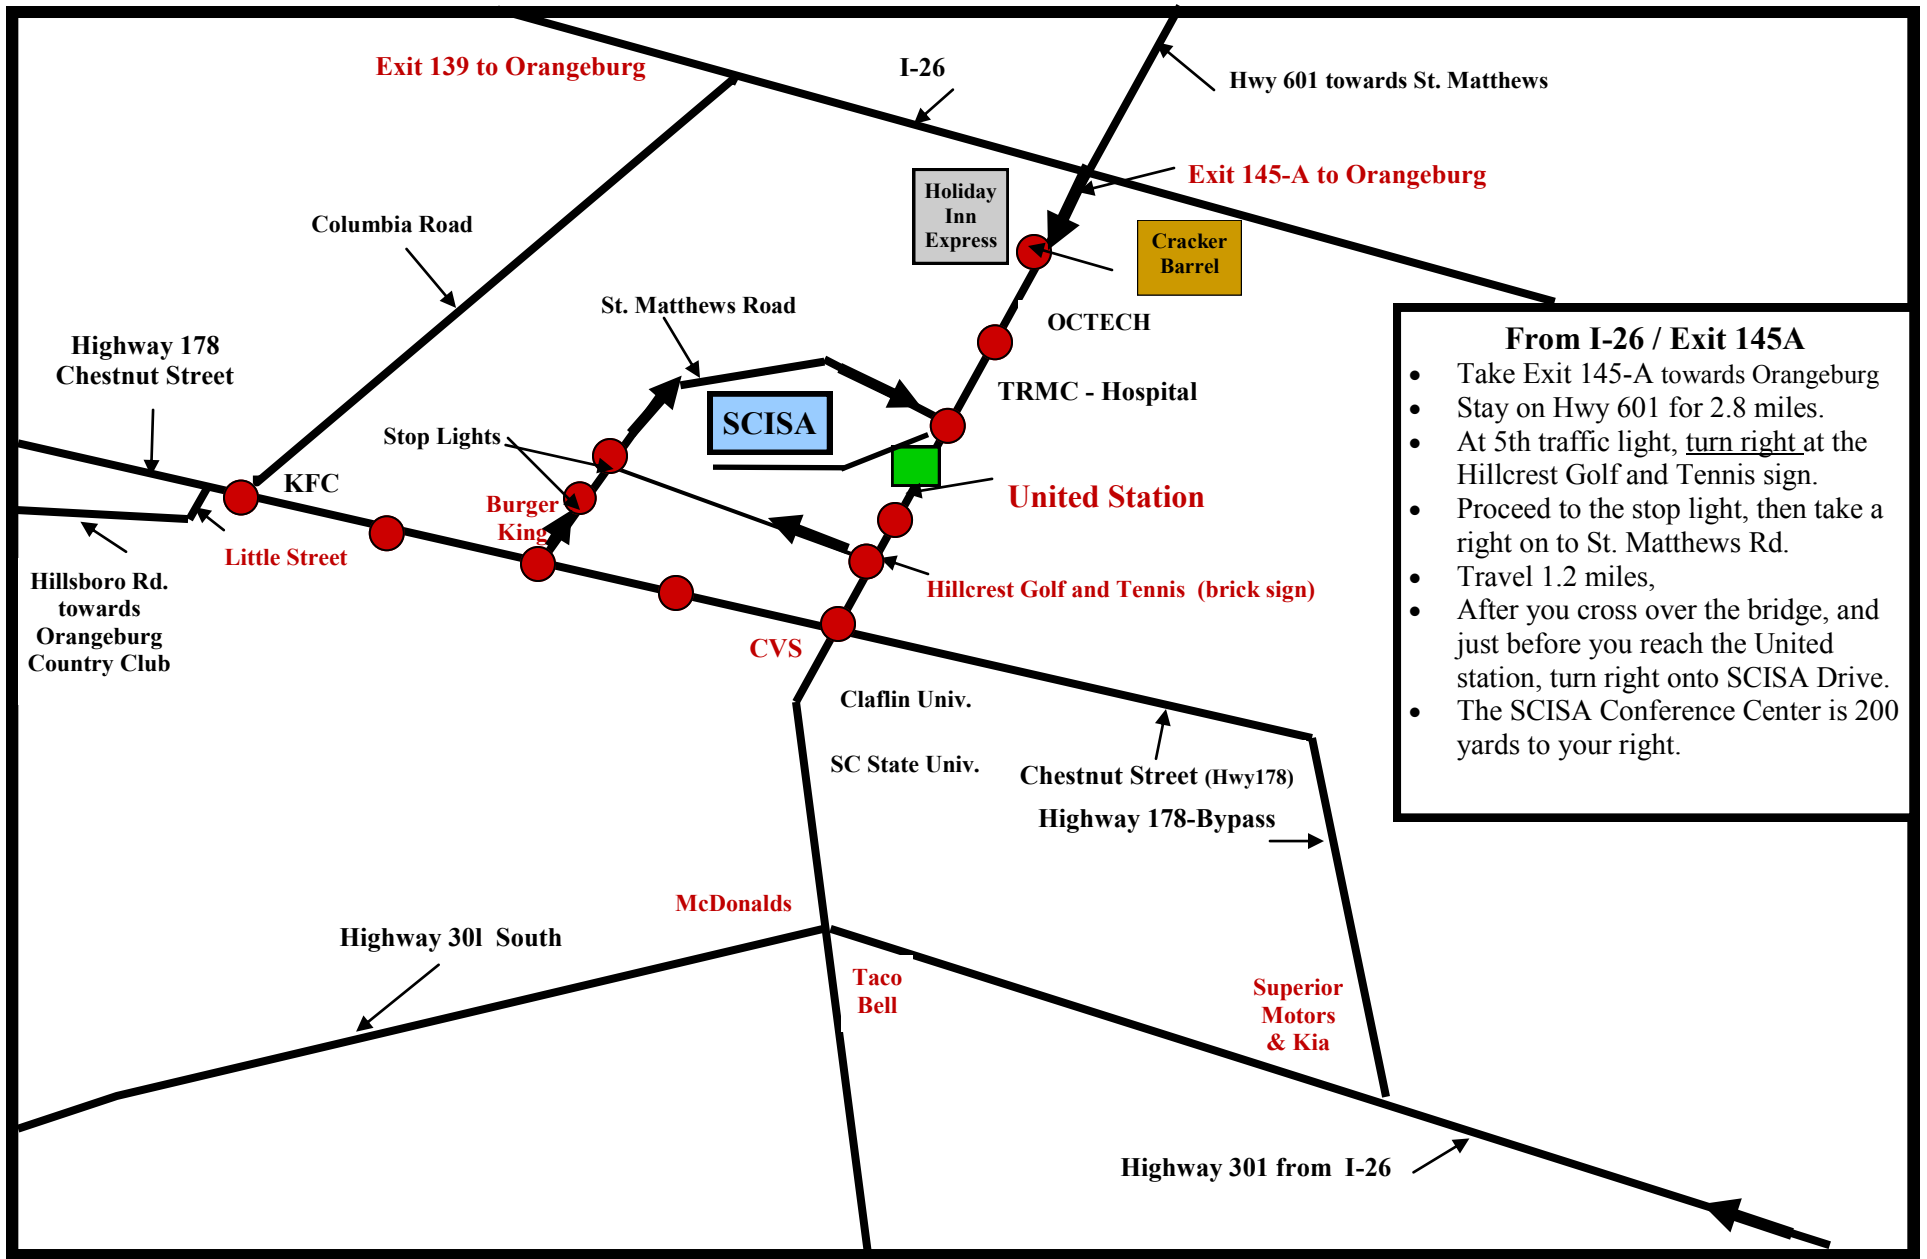

**Map and Written Directions to the SCISA Headquarters and Conference Center**  
**134 SCISA Drive, Orangeburg SC 29118**  
**Phone 803-535-4820**

**From I-26 / Exit 145A**

- Take Exit 145-A towards Orangeburg
- Stay on Hwy 601 for 2.8 miles.
- At 5th traffic light, turn right at the Hillcrest Golf and Tennis sign.
- Proceed to the stop light, then take a right on to St. Matthews Rd.
- Travel 1.2 miles,
- After you cross over the bridge, and just before you reach the United station, turn right onto SCISA Drive.
- The SCISA Conference Center is 200 yards to your right.

Key turning points are in **RED**

● **Stop Lights**

Map and Written Directions to the SCISA Headquarters and Conference Center - Phone 803-535-4820

To SCISA Conference Center From I-26  
 Take Exit 145-A (Hwy. 601 to Orangeburg) - Stay on Hwy 601 for 2.8 miles and turn **Right** at Hillcrest Golf and Tennis (brick sign - State A & M Road)  
 -Proceed to the **Stop Light** - Take a right on to St. Matthews Road - Travel 1.2 miles and be prepared to turn **Right (on to dead end road)** after you cross over the bridge and just before you reach the Citgo Station and the Stop Light. The SCISA Conference Center is 200 yards to your **Right**